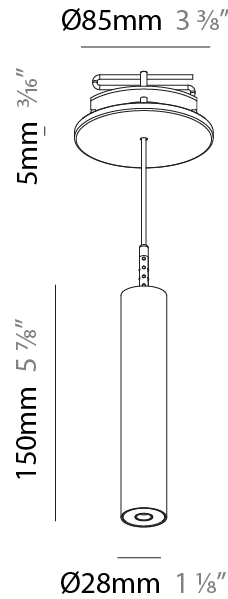

PHYSICAL

Shape: Cylinder
Diameter (mm): 28
Diameter (in): 1 1/8
Height (mm): 150
Height (in): 5 7/8
Max. Overall Height (mm): 2150
Max. Overall Height (in): 84 3/8
Min. Recessing Depth (mm): 75
Min. Recessing Depth (in): 2 15/16
Light Distribution: Downlight
Weight (kg): 0.274
Weight (lbs): 0.60
Fixture Finish: SSR / BKV / CWI / CRY / HAB / UFT / ITA / RUA / FTG / MYG / LOD / PUS / FRO / FUP / KIA / POP / BLS / SPG / MEY / GOH / GUM / CHC / COM / ABZ / JAG / OBR / MOS / ROR
Fixture Material: Aluminum
Cable Details: 2000mm or 4000mm Black Cable
Cut-out Measurements: 68mm / 2 11/16"

ELECTRICAL

Lamp Type: LED (Zhaga Standard)
Input Wattage (W): 6.6
Total Output Wattage (W): 6
Dimming: Tri-Mode (Non-Dimming and Phase Dimming (120Vac only) and 0-10V Dimming)
Driver Included: Yes
Driver Location: External
Driver Type: Constant Current - Universal
Driver Class: Class 2
Housing: ENCP3 w/Quick Connect
Input Voltage (V): 120 - 277
Constant Current (MA): 500

LED

Number of LEDs: 1
Color Temperature (°K): 2700 / 3000 / 4000
Max. Delivered Lumen (lm): 330 / 360 / 380
CRI: >90 CRI
Lamp Life (hrs): 50000
Upon Request: ***3500K available in minimum quantities (larger quantities upon request)

OPTICAL

Optic°: 24 / 32 / 34 / 55 / 58

RATINGS AND CERTIFICATIONS

Certified By: Certified for North American Standards
IP rating: IP20